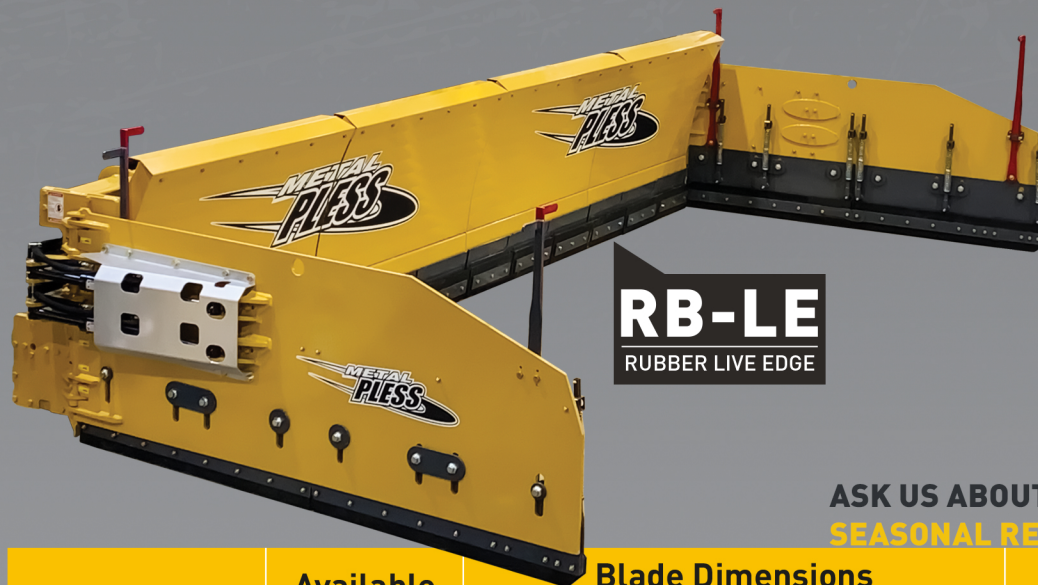

AND COUNTING

AIRPORTMAXX

FLOATING PANELS ALLOW THE TRANSFER OF WEIGHT FROM THE SNOWPLOW TO THE VEHICLE.
SNOW REMOVAL WITH A **MINIMAL CARBON** FOOTPRINT!
TWICE AS **PRODUCTIVE** AS OTHER CONVENTIONAL BLADES.

BROCHURE
VIDEOS
CONTACT

RB-LE
RUBBER LIVE EDGE

ASK US ABOUT OUR
SEASONAL RENTAL OR LEASING OPTIONS!

Model	Available Edges	Blade Dimensions			Application	Approx. Weight
		Box	Height	Extended		
AIRPRO 1248-22	RBLE - LE	12'	48"	22'	30 000 lb and up	5 500 lb
AIRPRO 1848-28	RBLE - LE	18'	48"	28'	50 000 lb and up	10 000 lb
AIRPRO 2460-44	RBLE - LE	24'	60"	44'	60 000 lb and up	15 000 lb
AIRPRO 3660-56	RBLE - LE	36'	60"	56'	70 000 lb and up	18 000 lb

Specs, models and/or model numbers are subject to change.

MAXXPRO AIRPORT 

**METAL PLESS' ICONIC SNOWPLOW,
TRUSTED AT AIRPORTS WORLDWIDE!**

BROCHURE
VIDEOS
CONTACT

LE
LIVE EDGE

Also available in RUBBER LIVE EDGE

**ASK US ABOUT OUR
SEASONAL RENTAL OR LEASING OPTIONS!**

Model	Available Edges	Blade Dimensions			Application	Approx. Weight
		Box	Height	Extended		
PRO 0848-18	RBLE - HD - LE	08'	48"	18'	25 000 lb and up	4 500 lb
PRO 1048-20	RBLE - HD - LE	10'	48"	20'	25 000 lb and up	5 000 lb
PRO 1048-22	RBLE - HD - LE	10'	48"	22'	25 000 lb and up	5 200 lb
PRO 1248-22	RBLE - HD - LE	12'	48"	22'	30 000 lb and up	5 400 lb
PRO 1248-24	RBLE - HD - LE	12'	48"	24'	30 000 lb and up	5 600 lb
PRO 1448-25	RBLE - HD - LE	14'	48"	25'	35 000 lb and up	6 400 lb
PRO 1648-30	RBLE - HD - LE	16'	48"	30'	40 000 lb and up	7 000 lb
PRO 2048-36	HD - LE	20'	48"	36'	50 000 lb and up	10 000 lb
PRO 2460-44	HD - LE	24'	60"	44'	60 000 lb and up	15 000 lb